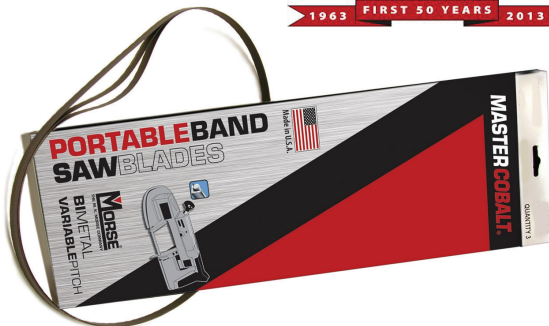

# REBAR TYING TOOLS

**MAX USA CORP.**

*Cordless!*

RB518

RB655a

## CART ARMOUR SECURITY PANELING FOR MOBILE CARTS

*Protect what you have  
from passing fingers!*

THE M. K. MORSE COMPANY

1963 FIRST 50 YEARS 2013

MASTER COBALT 44-7/8" X 12/16 TPI BANDSAW BLADES  
\$12.50 552-ZWEP441216MC PK OF 3